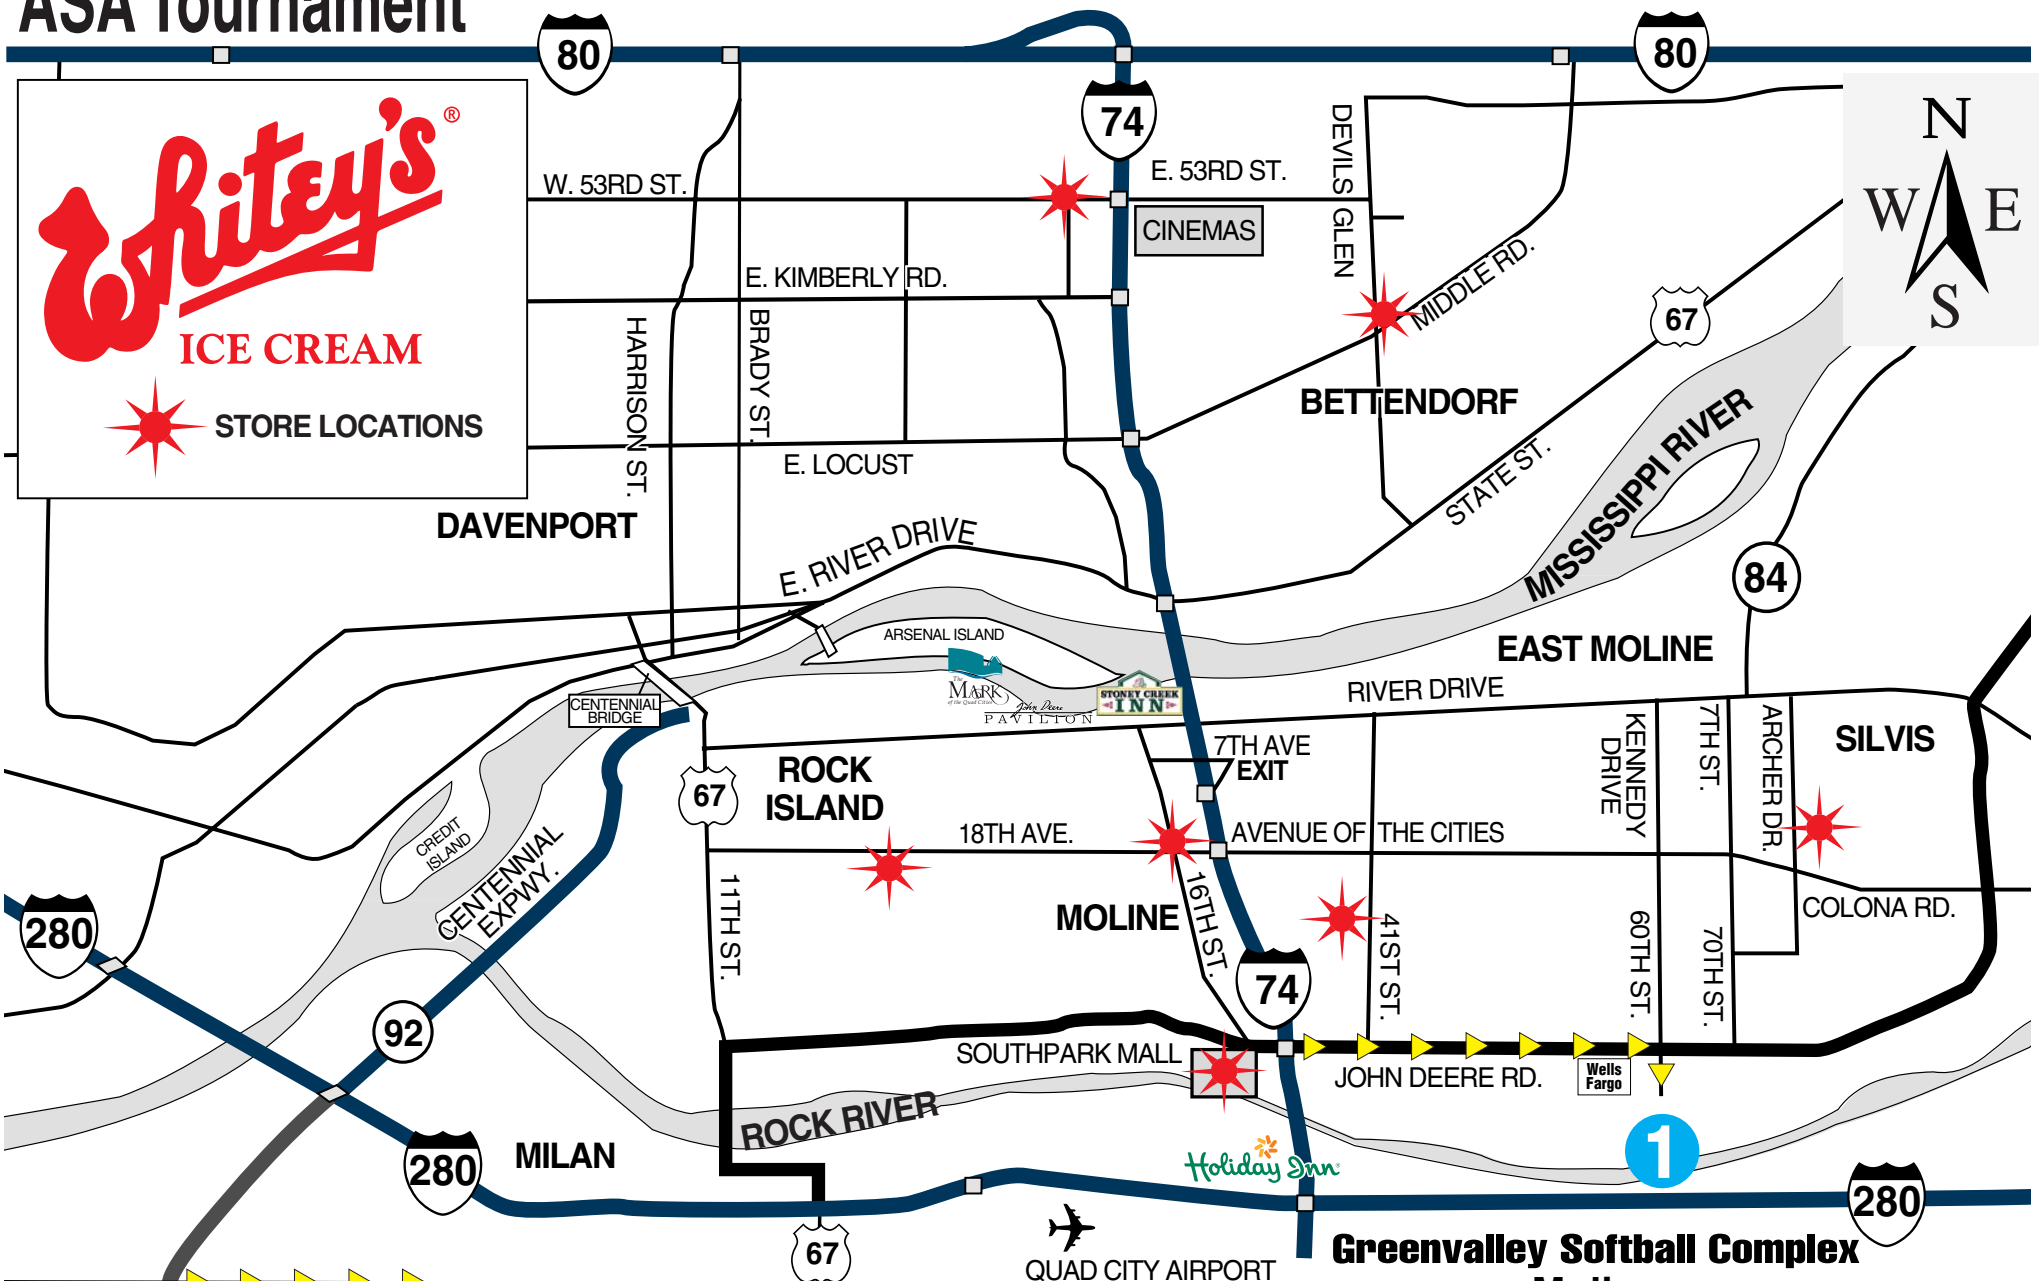

# ASA Tournament

**Whitey's**  
ICE CREAM  
★ STORE LOCATIONS

**Campbell Softball Complex**  
Rock Island

1 mi. east of Hwy 92 on 78th Ave. W.  
(Go West on 280, Exit 11A onto 92, Left on 78th Ave W.)

**Greenvalley Softball Complex**  
Moline

1/2 mi. south of John Deere Expressway on 60th Street

**Questions / Directions**

(309) 736-5714 Park Office - Hours: 8 a.m. - 5 p.m.  
(563) 322-3911 Q.C. Convention & Visitors Bureau